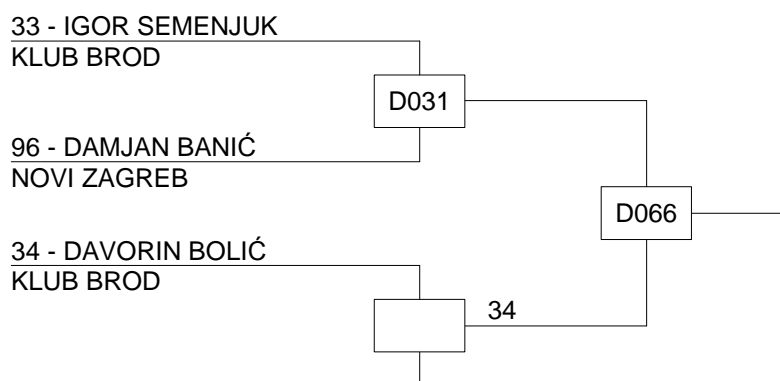

Borilište D
seniori 2 -63